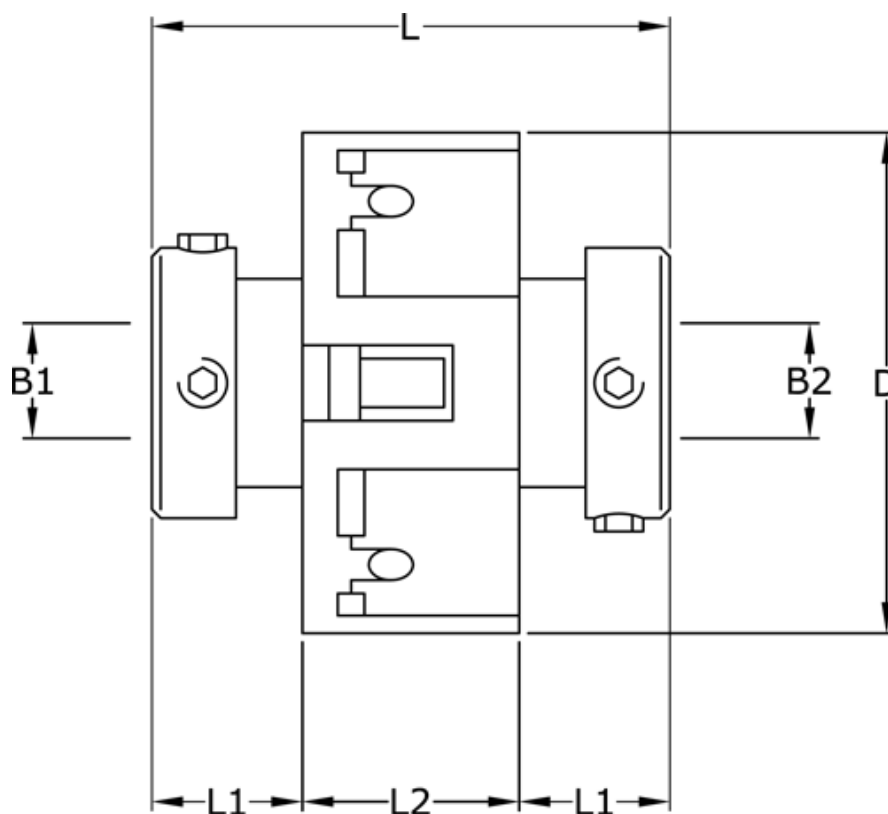

Article number: 3322203703842

Description: Uni-Lat Coupling size 203.70.38.42  
set screw hub, bore 14/16 mm

## Measures

B1	= 14
B2	= 16
D	= 70
L	= 74.0
L1	= 28.5
L2	= 17.0
Screw	= M6